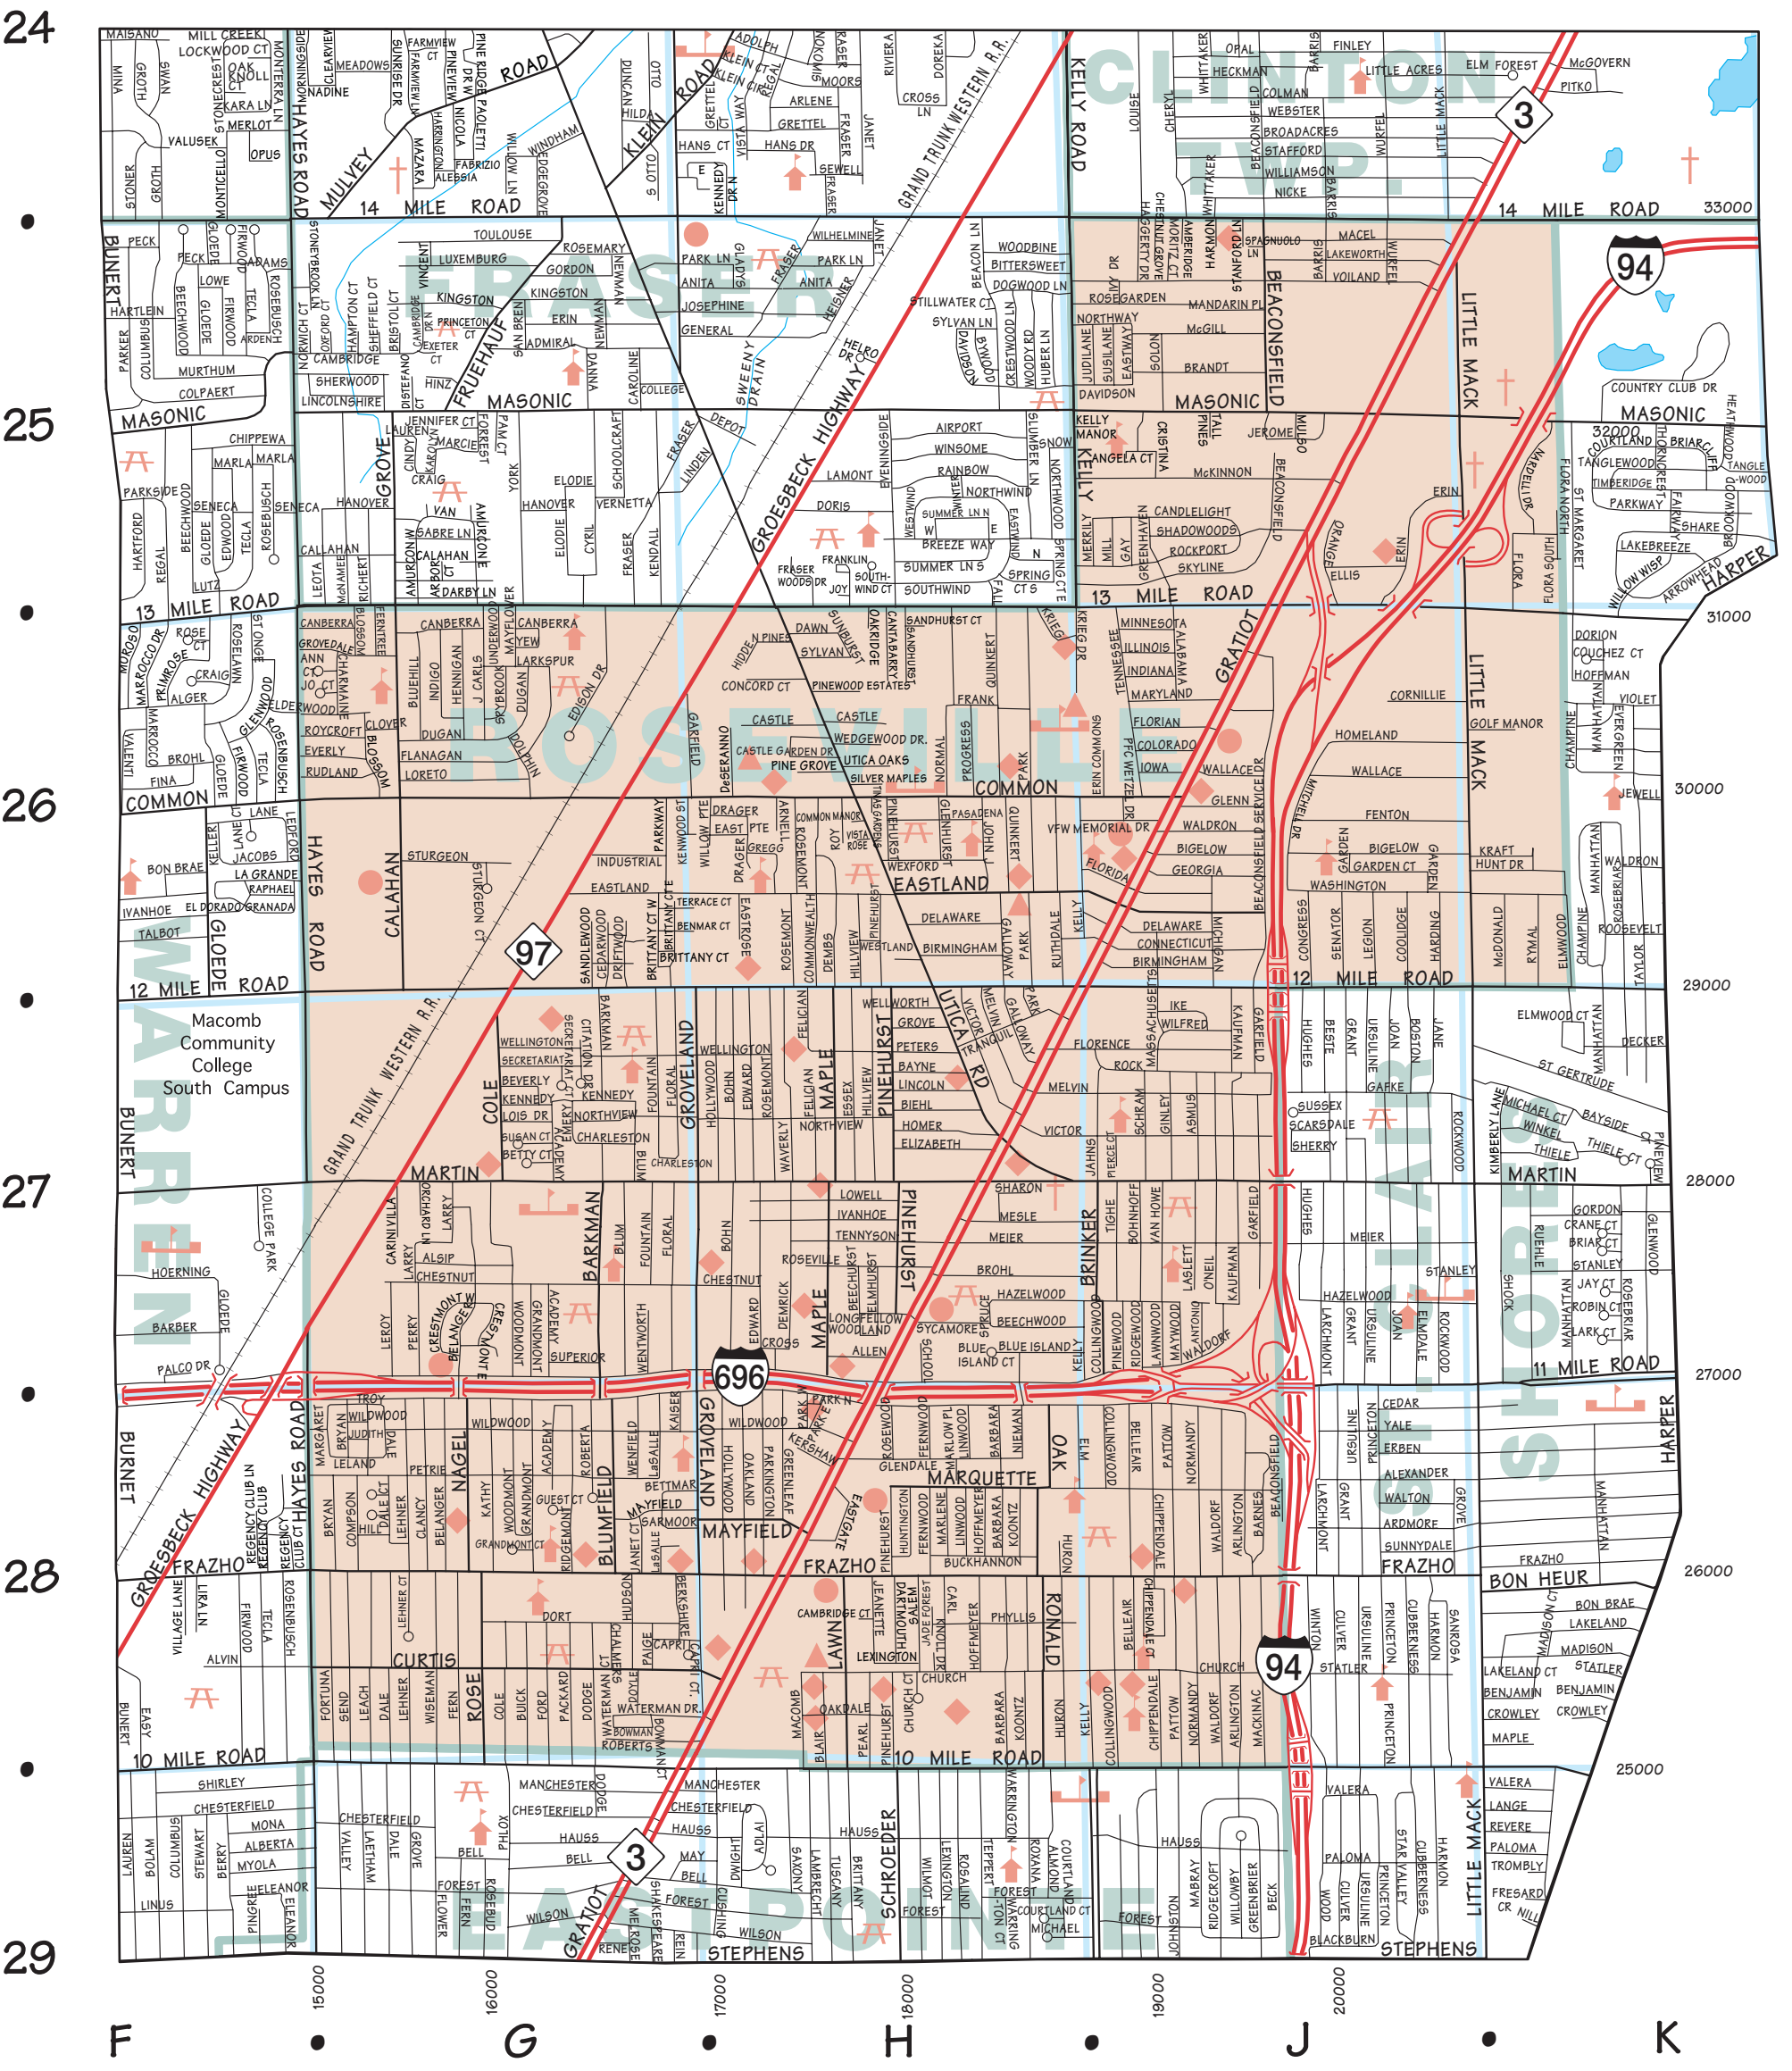

City of Roseville Michigan

PHONE NUMBERS:

39TH DISTRICT COURT	586-445-5405
CITY HALL	586-445-5410
D.P.W. GARAGE	586-445-5470
FIRE DEPARTMENT	586-445-5444
LIBRARY	586-445-5407
MICH SECRETARY OF STATE	586-776-8080
POLICE DEPARTMENT	586-775-2100
RECREATION	586-445-5480
SENIOR CITIZENS HOUSING	586-778-1360
SOCIAL SECURITY OFFICE	800-772-1213
U.S. POST OFFICE	800-275-8777
WATER GARAGE	586-445-5466

LEGEND:

INTERSTATES		PARKS/REC AREAS		SENIOR CITIZENS HOUSING	
STATE HIGHWAYS		CHURCHES		RAILROADS	
ELEMENTARY SCHOOLS		CEMETERIES		POLITICAL NAMES	
SECONDARY SCHOOLS		GOLF COURSES		POLITICAL BOUNDARIES	
MUNICIPAL BUILDINGS		HOSPITALS		SWAMPS	

-0.5 0 0.5 1.0
miles

LandGrafix, Inc.
1250 Rankin Ste. C • Troy, MI 48063 • 248.588.3800

© LANDGRAFIX, INC.
PRINTED IN U.S.A. ALL RIGHTS RESERVED. NO PART OF THIS PUBLICATION MAY BE REPRODUCED, STORED OR TRANSMITTED IN ANY FORM OR BY ANY MEANS WITHOUT WRITTEN PERMISSION OF THE PUBLISHER. ALL INFORMATION ON THIS MAP WAS VERIFIED AND BELIEVED ACCURATE AT PRESS TIME. THE PUBLISHER IS NOT RESPONSIBLE FOR ANY CHANGES THAT OCCUR AFTER PUBLICATION.